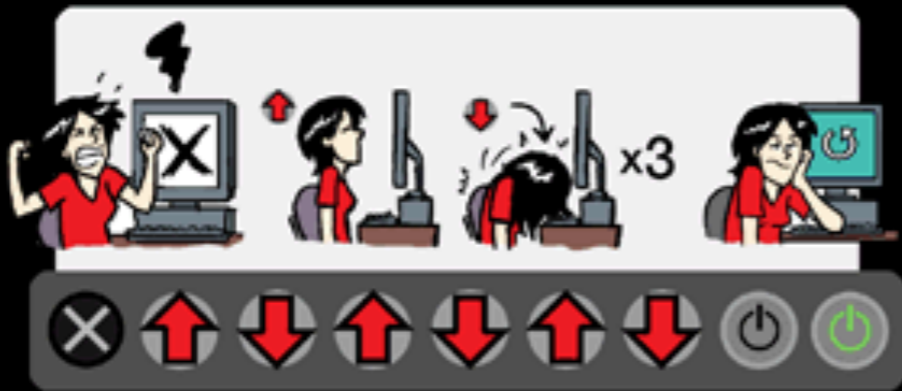

Crash, Bang Head, Reboot