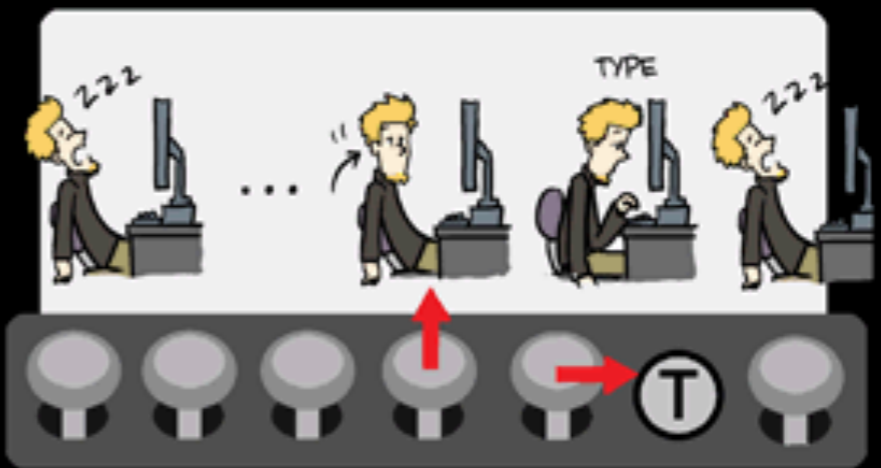

# ACADEMIC SPECIAL MOVES

Free Food Hadouken

Pause Block Deflect

Crash, Bang Head, Reboot

Lab Equipment Magic Dance

Meeting with Professor Button Mash

"Research"

JORGE CHAM © 2010

Cybernetics

CONTROL

Agency

DRAG & DROP THE  
UNHAPPY POLYGONS

- Embodied control - pleasure of computational play
- Agency and emotional attachment
- Pleasures of performing what computational media requires from us