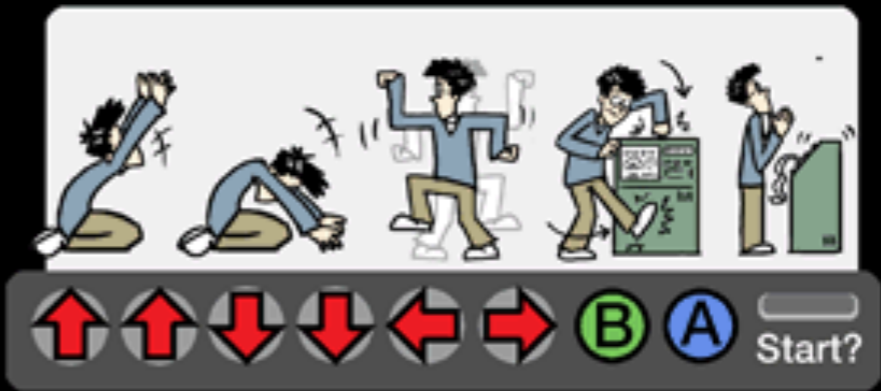

# ACADEMIC SPECIAL MOVES

Free Food Hadouken

Pause Block Deflect

Crash, Bang Head, Reboot

Lab Equipment Magic Dance

Meeting with Professor Button Mash

"Research"

JORGE CHAM © 2010

Cybernetics

CONTROL

Agency

DRAG & DROP THE  
UNHAPPY POLYGONS

- Embodied control - pleasure of computational play
- Agency and emotional attachment
- Pleasures of performing what computational media requires from us